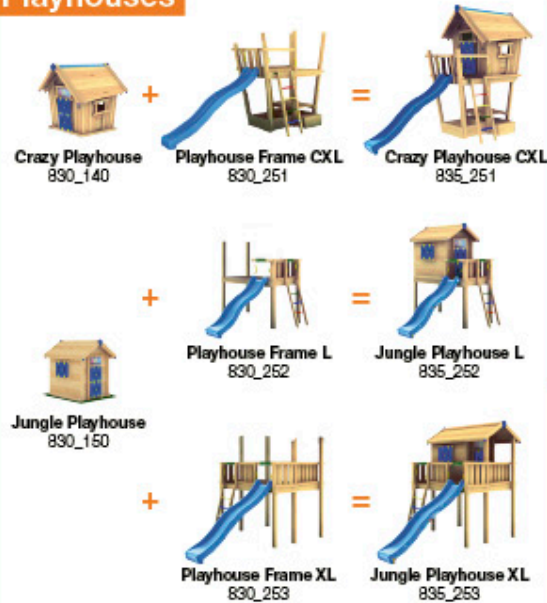

2x
101_003

21a

1x
122_134

21b

min. 35 cm

22 Safety Check

23 Option

2x
001_417
120_006

Playtowers

Playhouses

Modules

Swings

Links

Accessories

v.2.103