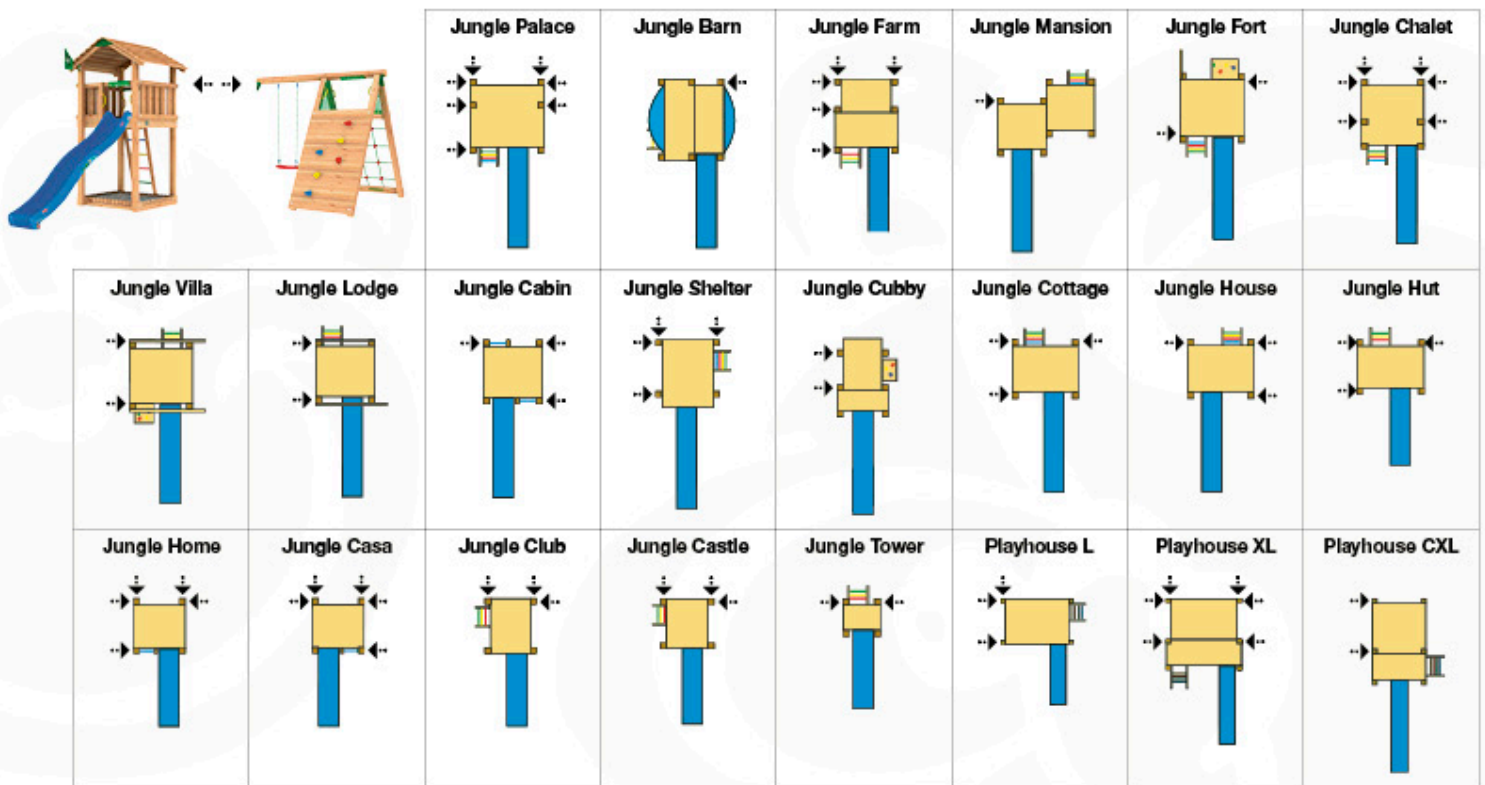

1d

2 Playground Planner Climb Module

Safety Check

3

4

12x
001_406
023_042

2x
005_088

5a