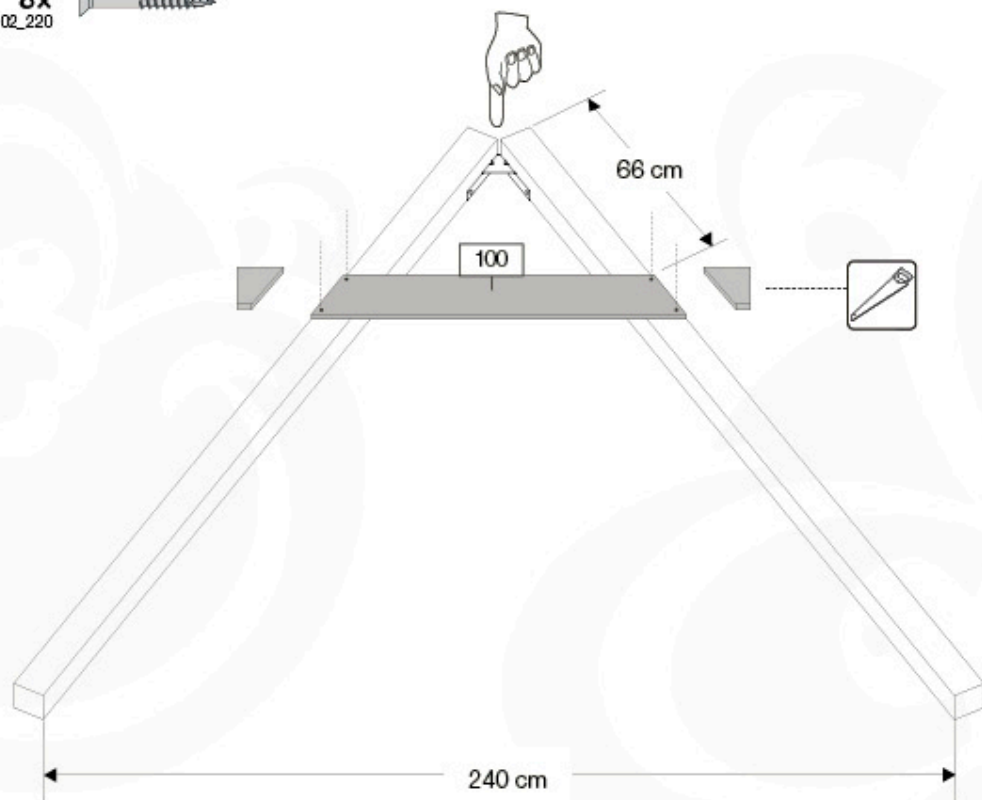

5a

8x
002_220