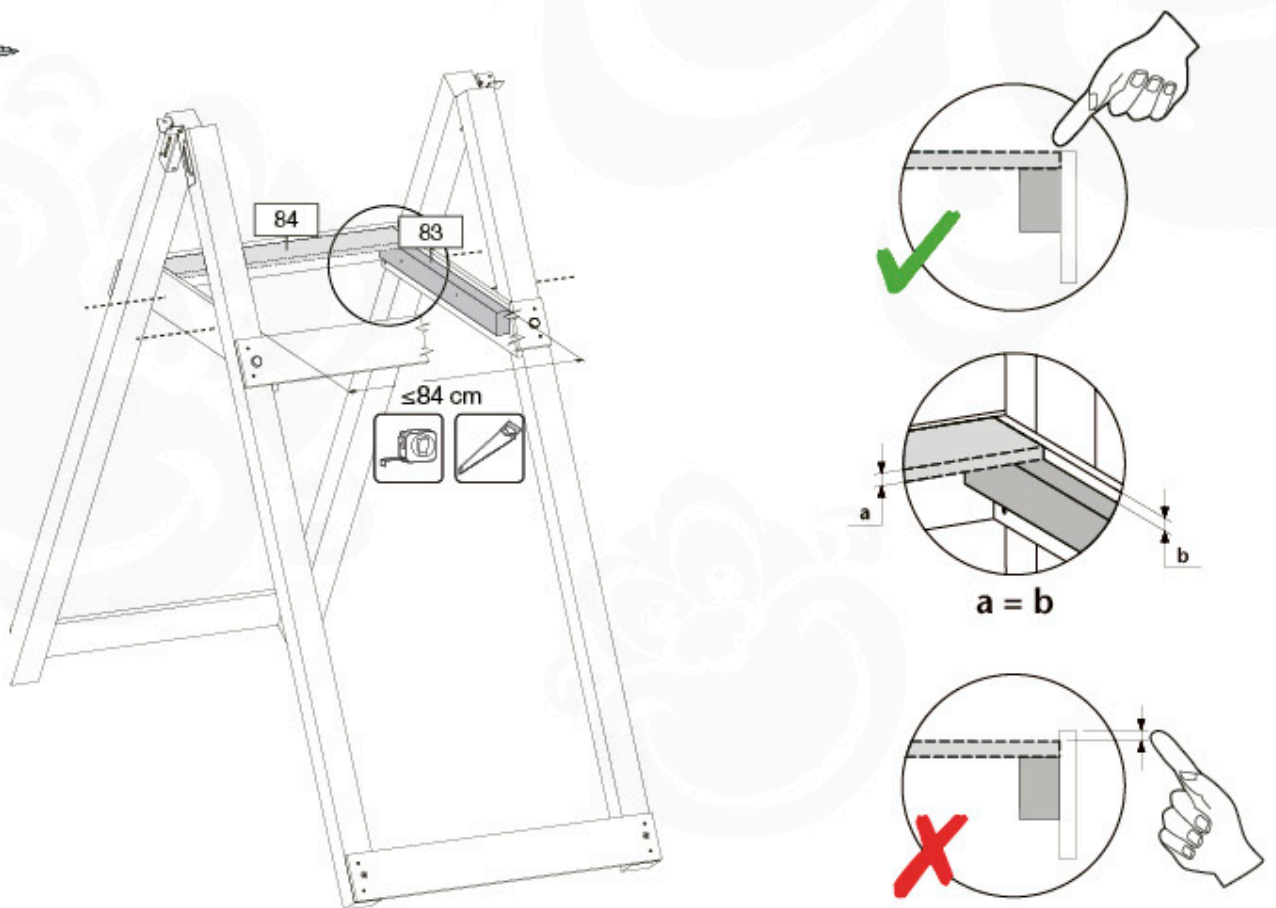

8a

- 4x
  002_220
- 45 mm