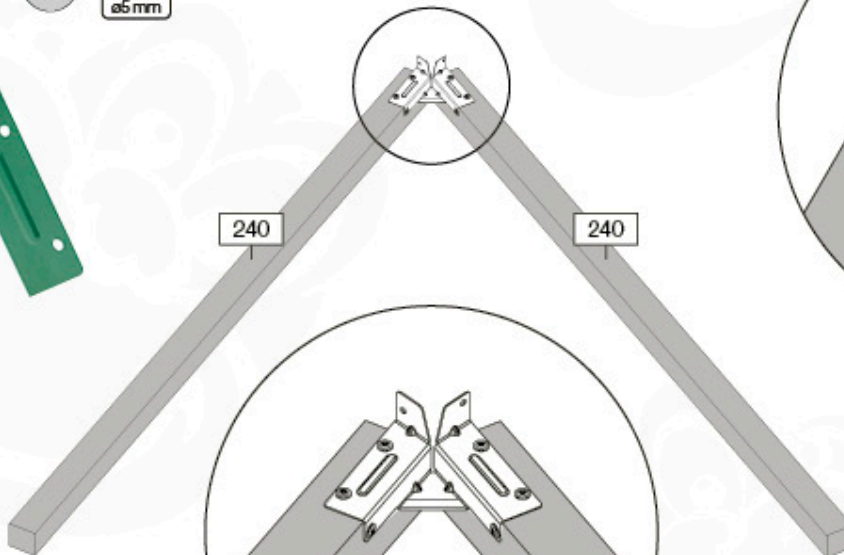

1d

2 Playground Planner Climb Module

Safety Check

3

4

12x
001_406
023_042

2x
005_088

5a