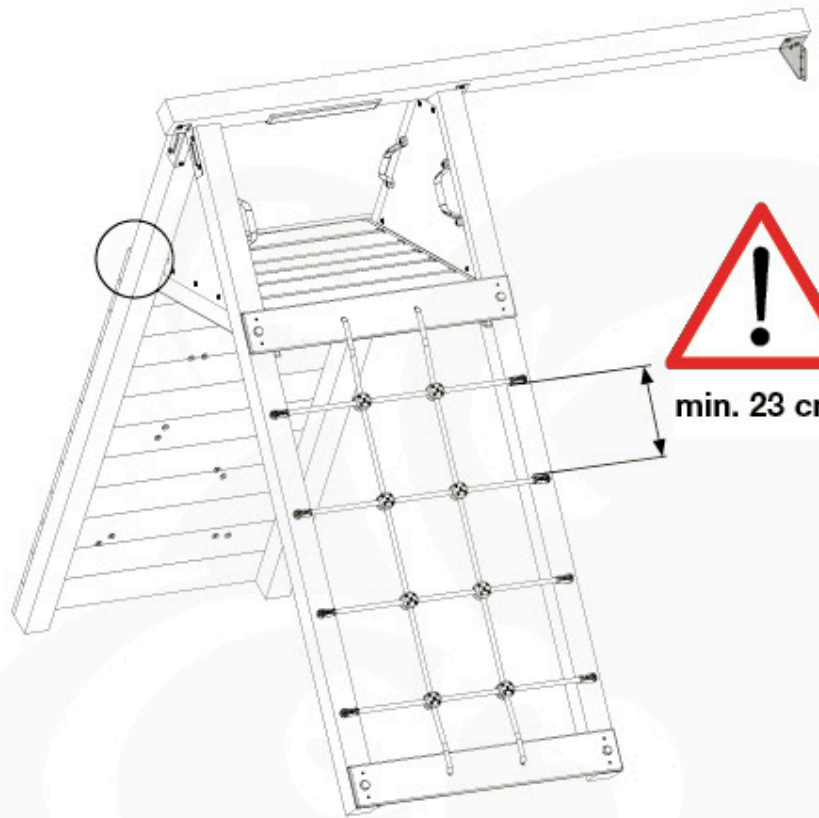

2x
101_003

21a

1x
122_134

21b

min. 35 cm

22 Safety Check

23 Option

2x
001_417
120_006

Playtowers

Playhouses

Modules

Swings

Links

Accessories

v.2.103